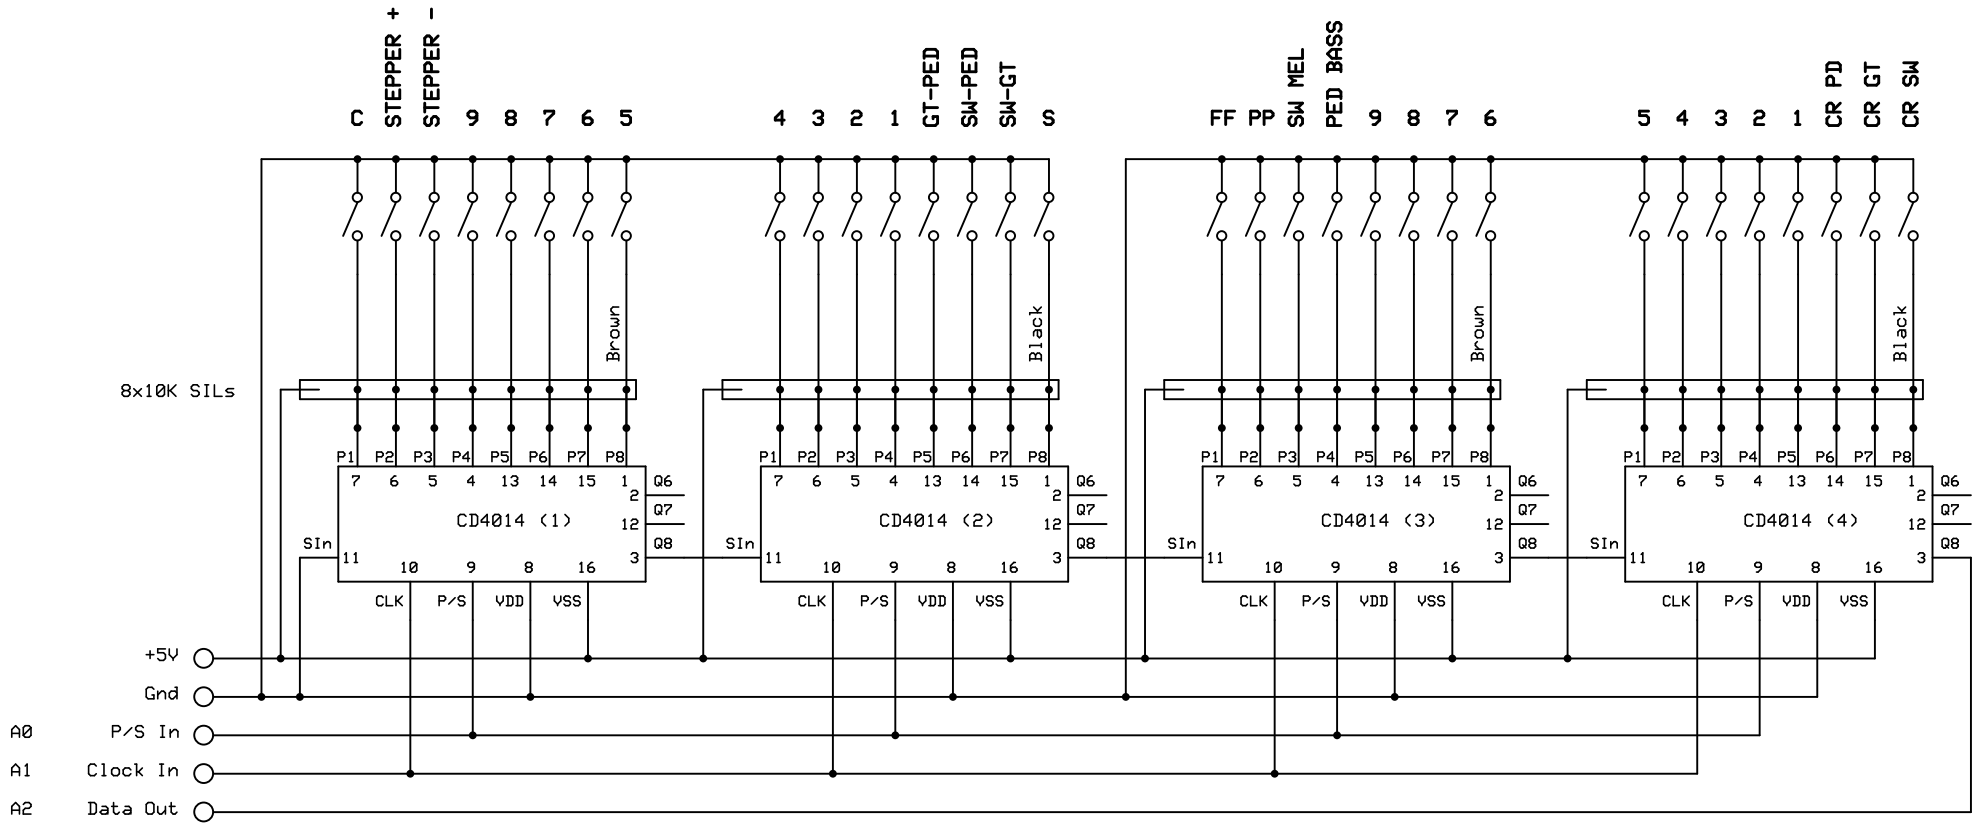

GREAT

SWELL

Interface to Arduino pins A0-A2

Piston contacts serialised leftmost piston first; data shifts out P8 first

Some piston notations are specific to Hauptwerk St. Anne's Moseley organ

Ahlborn Thumb Pistons

CD4014 Interface

John Harvey

Rev 1.1
10/03/2022

Page 1 of 1